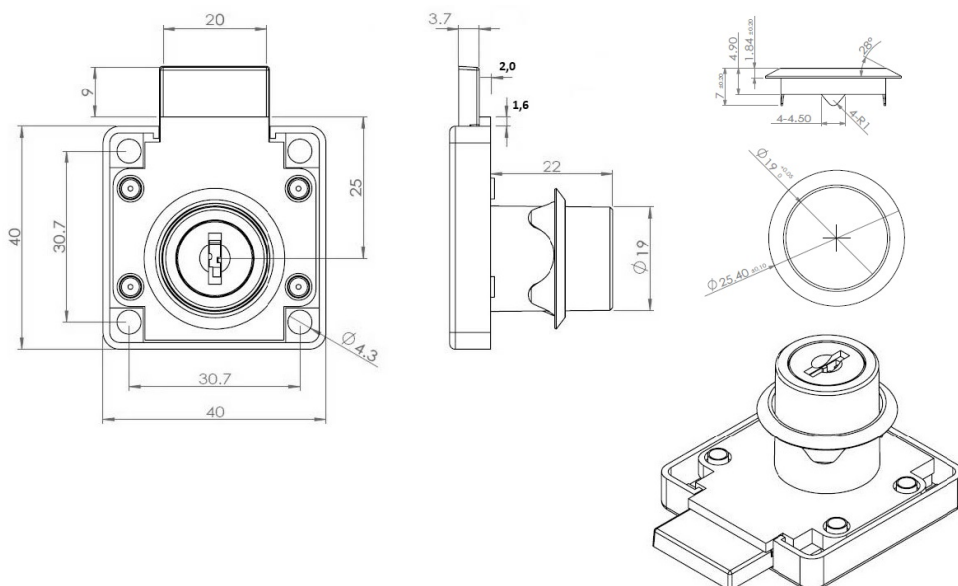

## Description:

Rim Lock 850,  $\varnothing 19 \times 22$ mm, Drawer, Bronze Pl, MK SISO

## Item number:

14.01.098-0

Units	Box	Carton	HS Code	Barcode
Pcs.	12	240	8301300000	
				5704866032858